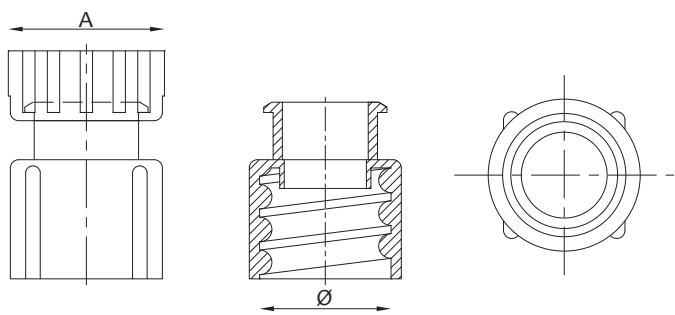

Tub din PVC spiralat pentru sifon  
PVC atoxic spiraled flexible pipe in roll for screwable fittings

Cod.	Rolă	Ø int.	Ø ext.
0102052	20 mt	32 mm	40 mm

Conector ABS FI. pentru tub PVC spiralat  
ABS fitting with plastic nut for spiral hose

Cod.	A	Ø	
0102053	1"1/4	40 mm	50
0102054	1"1/2	40 mm	50

Conector plastic pt. Conectare la țeava de canalizare  
ABS terminal end for spiral hose

Cod.	A	Ø		€
0102055	50 mm	40 mm	50	0,700