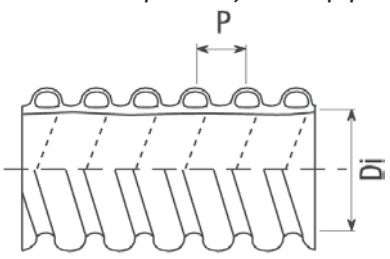

Tub din PVC spiralat pentru sifon  
PVC atoxic spiraled flexible pipe in roll for screwable fittings

Cod.	Rolă	Ø int.	Ø ext.
0102052	20 mt	32 mm	40 mm

Conector ABS FI. pentru tub PVC spiralat  
ABS fitting with plastic nut for spiral hose

Cod.	A	Ø	
0102053	1"1/4	40 mm	50
0102054	1"1/2	40 mm	50

Conector plastic pt. Conectare la țeava de canalizare  
ABS terminal end for spiral hose

Cod.	A	Ø		€
0102055	50 mm	40 mm	50	0,700