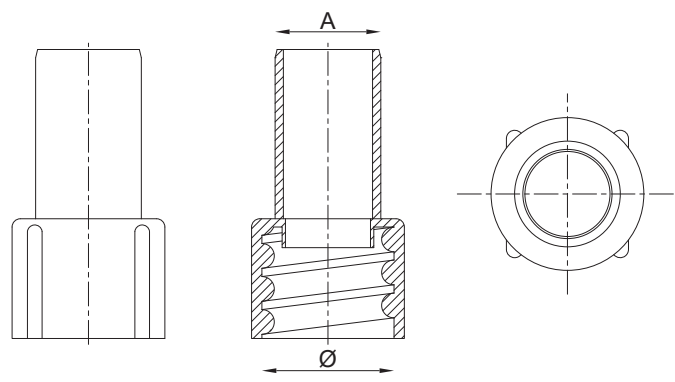

Tub din PVC spiralat pentru sifon  
PVC atoxic spiraled flexible pipe in roll for screwable fittings

Cod.	Rolă	Ø int.	Ø ext.
0102052	20 mt	32 mm	40 mm

Conector ABS FI. pentru tub PVC spiralat  
ABS fitting with plastic nut for spiral hose

Cod.	A	Ø	
0102053	1"1/4	40 mm	50
0102054	1"1/2	40 mm	50

Conector plastic pt. Conectare la țeava de canalizare  
ABS terminal end for spiral hose

Cod.	A	Ø		€
0102055	50 mm	40 mm	50	0,700