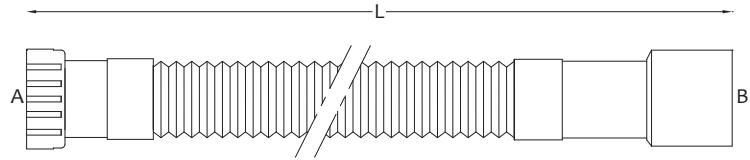

Sifon extensibil "GoFlex" cu piulița din plastic  
*Extensible / compressible pipe with plastic nut*

Art.	A	B	L	
0102050	1"½	40/50 mm	340mm - 740mm ± 10%	100