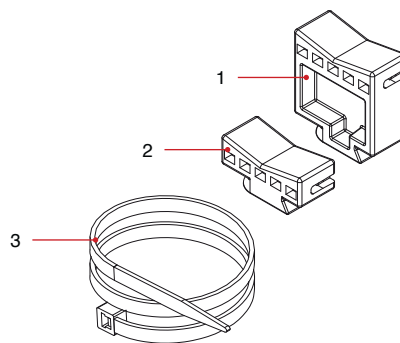

# 499CS

SET TO FIX SIMPLE  
MANIFOLDS TO THE  
PLASTIC BOX

SIZE	CODE	PACKING
-	499CS	1/50

## TECHNICAL SPECIFICATIONS

Consisting of: 2 long brackets, 2 short brackets, 4 plastic strips.  
**Suitable for simple forged or cast manifolds.**

## MATERIALS

POS.	DESCRIPTION	N.	MATERIAL
1	Bracket	2	Polypropylene
2	Bracket	2	Polypropylene
3	Plastic strip	2	Nylon

## TECHNICAL SPECIFICATIONS

Consisting of: 2 brackets for dual manifolds, 2 plastic strips.  
**Suitable for dual manifolds.**