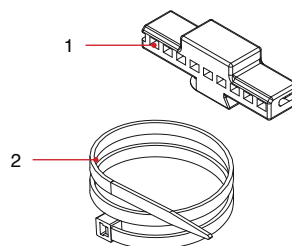

POS.	DESCRIPTION	N.	MATERIAL
1	Bracket	2	Polypropylene
2	Plastic strip	2	Nylon